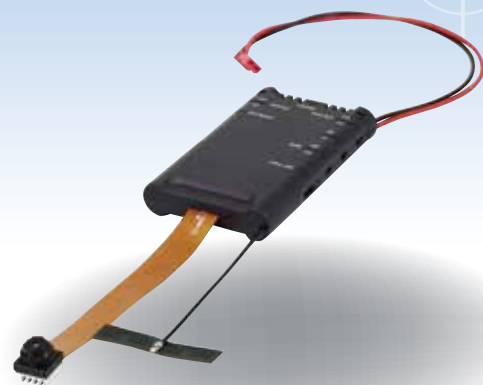

PV-DY40UW / PV-DY40UWW

4K Ultra HD DIY Hidden Camera Portable Wi-Fi DVR Module

Feature

- 1/2.8" and 1/2.5" progressive CMOS sensor
- 4K Ultra HD Video Quality
- Built-in Wi-Fi allows you to control, view, playback and download video from your smartphone
- Make your own hidden camera with this tiny DVR
- Install the extended hidden camera in any way you like
- Compatible with LawMate RF remote control
- Two lens to choose: normal and wide-angle
- Powered from battery , handy to carry

Product Sketch

Specification

Built-in Camera Module	
Built-in Image Sensor	1/2.8" & 1/2.5" Progressive CMOS Sensor
Sensor Resolution	2592 × 1944 & 3864 × 2218
Sensor Sensitivity	2.8 Lux @ F 3.2 & 3.0 Lux @ F 2.7
Lens F/No.	F 3.2 & 2.7
Focal Length	4mm & 3.2mm
Angle of View	66° & 96°
Video Spec.	
Algorithm	H.264, JPEG
File Format	MOV, JPG
Video Recording Mode	Manual & Motion Detection
Recording Capability	3840 × 2160@25/30fps 2704 × 1520@30fps 1920 × 1080@30/60/120fps 1280 × 720@60/120/240fps
Frame Rate	25 fps, 30 fps, 60 fps, 120 fps, 240 fps
Wi-Fi Spec.	
Wi-Fi	Built-in WiFi Module(IEEE 802.11b/g/n)
Wi-Fi Protocol	RTSP
Storage & I/O	
Memory Type	Micro SD Card (Support SDHC max = 256GB)
Data Interface	Mini USB 2.0
Misc.	
Date/Time Table	YYYY/MM/DD, HH:MM:SS
Snapshot	Recording and playback video (Via APP) Size 4320 × 3240
Power	
Power Input	DC 5V
Power Consumption	400mA-450mA (Wi-Fi OFF) (Wi-Fi ON + 100mA)
Charging Frequency	800mA
Battery Input	DC 3.7V / 660mAH high polymers battery
Battery Lifetime	Continuous Recording 70min (Wi-Fi ON)/90min (Wi-Fi OFF)
Recording Time	140min @ 3840×2160@30fps resolution (64GB SDHC card)
Physical	
Vibration Alert	Power on/off, Recording, Low Battery
Dimension	
Weight	46g

Standard Accessories

USB Cable

Memory Card

Remote Control

Battery

*Specifications are subject to change without prior notice.

CE/FCC Certified

※ This product is for Law Enforcement and Home Security Use Only!