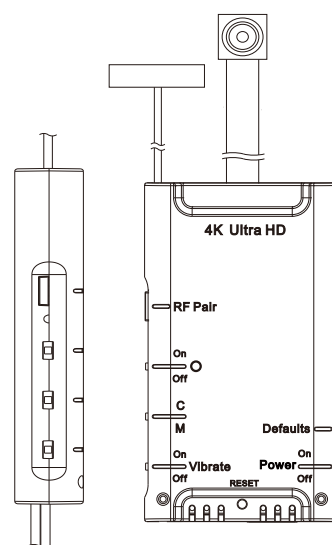

PV-DY40UW / PV-DY40UWW

4K Ultra HD DIY Hidden Camera Portable Wi-Fi DVR Module

Feature

- 1/2.8" and 1/2.5" progressive CMOS sensor
- 4K Ultra HD Video Quality
- Built-in Wi-Fi allows you to control, view, playback and download video from your smartphone
- Make your own hidden camera with this tiny DVR
- Install the extended hidden camera in any way you like
- Compatible with LawMate RF remote control
- Two lens to choose: normal and wide-angle
- Powered from battery , handy to carry

Product Sketch

Specification

Built-in Camera Module	
Built-in Image Sensor	1/2.8" & 1/2.5" Progressive CMOS Sensor
Sensor Resolution	2592 × 1944 & 3864 × 2218
Sensor Sensitivity	2.8 Lux @ F 3.2 & 3.0 Lux @ F 2.7
Lens F/No.	F 3.2 & 2.7
Focal Length	4mm & 3.2mm
Angle of View	66° & 96°
Video Spec.	
Algorithm	H.264, JPEG
File Format	MOV, JPG
Video Recording Mode	Manual & Motion Detection
Recording Capability	3840 × 2160@25/30fps 2704 × 1520@30fps 1920 × 1080@30/60/120fps 1280 × 720@60/120/240fps
Frame Rate	25 fps, 30 fps, 60 fps, 120 fps, 240 fps
Wi-Fi Spec.	
Wi-Fi	Built-in WiFi Module(IEEE 802.11b/g/n)
Wi-Fi Protocol	RTSP
Storage & I/O	
Memory Type	Micro SD Card (Support SDHC max = 256GB)
Data Interface	Mini USB 2.0
Misc.	
Date/Time Table	YYYY/MM/DD, HH:MM:SS
Snapshot	Recording and playback video (Via APP) Size 4320 × 3240
Power	
Power Input	DC 5V
Power Consumption	400mA-450mA (Wi-Fi OFF) (Wi-Fi ON + 100mA)
Charging Frequency	800mA
Battery Input	DC 3.7V / 660mAH high polymers battery
Battery Lifetime	Continuous Recording 70min (Wi-Fi ON)/90min (Wi-Fi OFF)
Recording Time	140min @ 3840×2160@30fps resolution (64GB SDHC card)
Physical	
Vibration Alert	Power on/off, Recording, Low Battery
Dimension	
Weight	46g